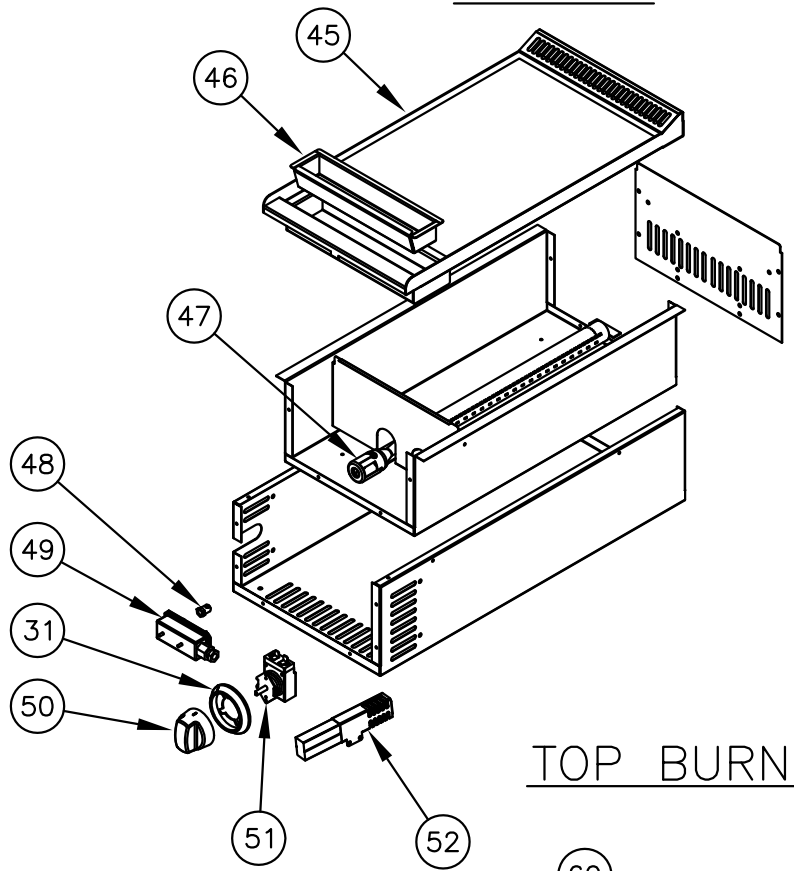

GRIDDLE

GRILL

TOP BURNER