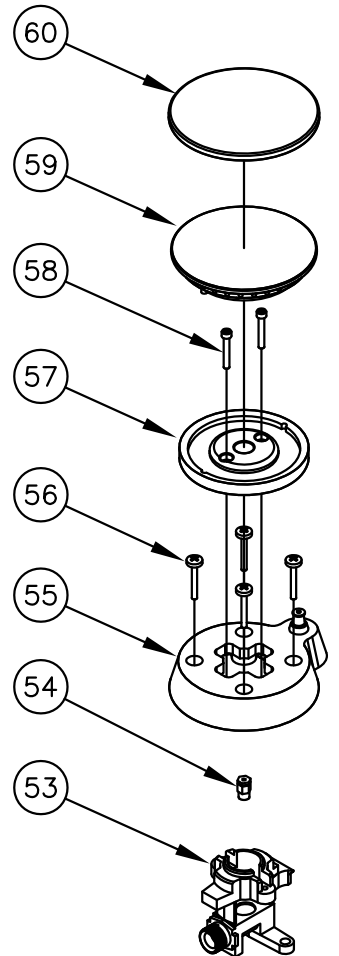

# TOP BURNER

3

REGULATOR

30

ON/OFF KNOB

31

BEZEL

36

55	R16010	Spacer, Burner Large Bright Aluminum Finish Cook Top	
	R16009	Spacer, Burner Medium Bright Aluminum Finish Cook Top	
	R16008	Spacer, Burner Small Bright Aluminum Finish Cook Top	
56	A42158	Screw, 10-24 X1 PH Phil MS ZP Type F	
57	R16508	Base, D-Burner Large	
	R16502	Base, C-Burner Medium	
	R16517	Base, B-Burner Small	
58	A42167	Screw, 6-32 X 7/8 Socket HD C/S SS	
59	R16506	Head, D-Burner Large, 39-289-003-01	
	R16500	Head, C-Burner Medium, 39-288-003-01	
	R16515	Head, B-Burner Small, 39-287-003-01	
60	R16507	Cap, Top D-Burner Blk Porcelain Enameled Steel 22-046-001-08	
	R16501	Cap, Top C-Burner Blk Porcelain Enameled Steel 22-046-001-08	
	R16516	Cap, Top B-Burner Blk Porcelain Enameled Steel 22-046-001-08	